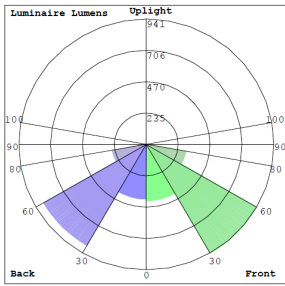

Photometrics: LF4-12V-24W

BUG Rating: B1-U1-G1