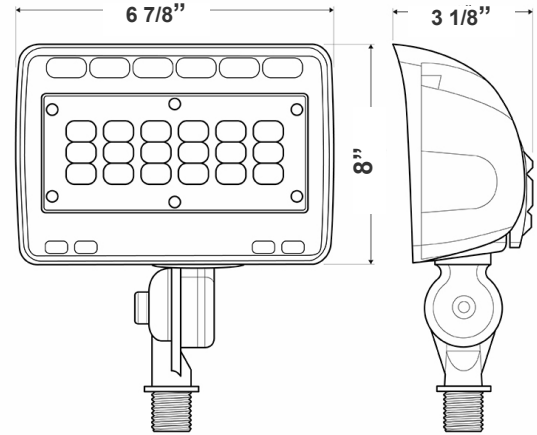

# LF4-12V SERIES OUTDOOR LIGHTING

LF4-12V-24W-30K  
LF4-12V-24W-50K

Customer Name: \_\_\_\_\_

Project Name: \_\_\_\_\_

Note: \_\_\_\_\_

Type: \_\_\_\_\_

Selection:

8"(H) x 3 1/8"(W) x 6 7/8"(D)